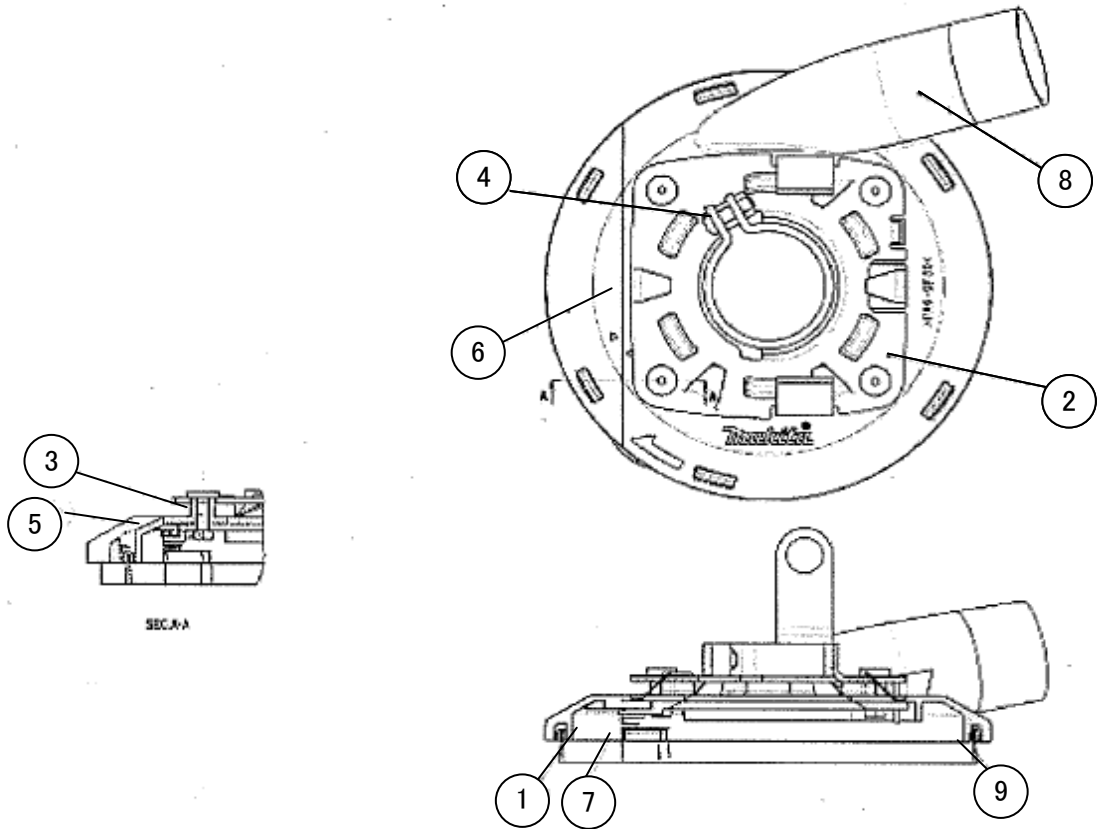

05 - 2015
 Part No.196587-9
DUST COVER COLLECTOR SET F/4-1/2"-5"

Item No.	Part No.	Description	Qty	Unit
1	H04806-6	INSTRUCATION MANUAL	1	PC.
2	165739-3	SET PLATE	1	PC.
3	252176-1	HEX NUT M4	4	PC.
4	265180-1	PH SCREW M5X16	1	PC.
5	266727-4	HEX BOLT M4X15	4	PC.
6	451765-1	SUPPORT COVER	1	PC.
7	451766-9	PLATE	1	PC.
8	451767-7	COVER	1	PC.
9	743332-9	BRUSH A	1	PC.
10	743333-7	BRUSH B	1	PC.